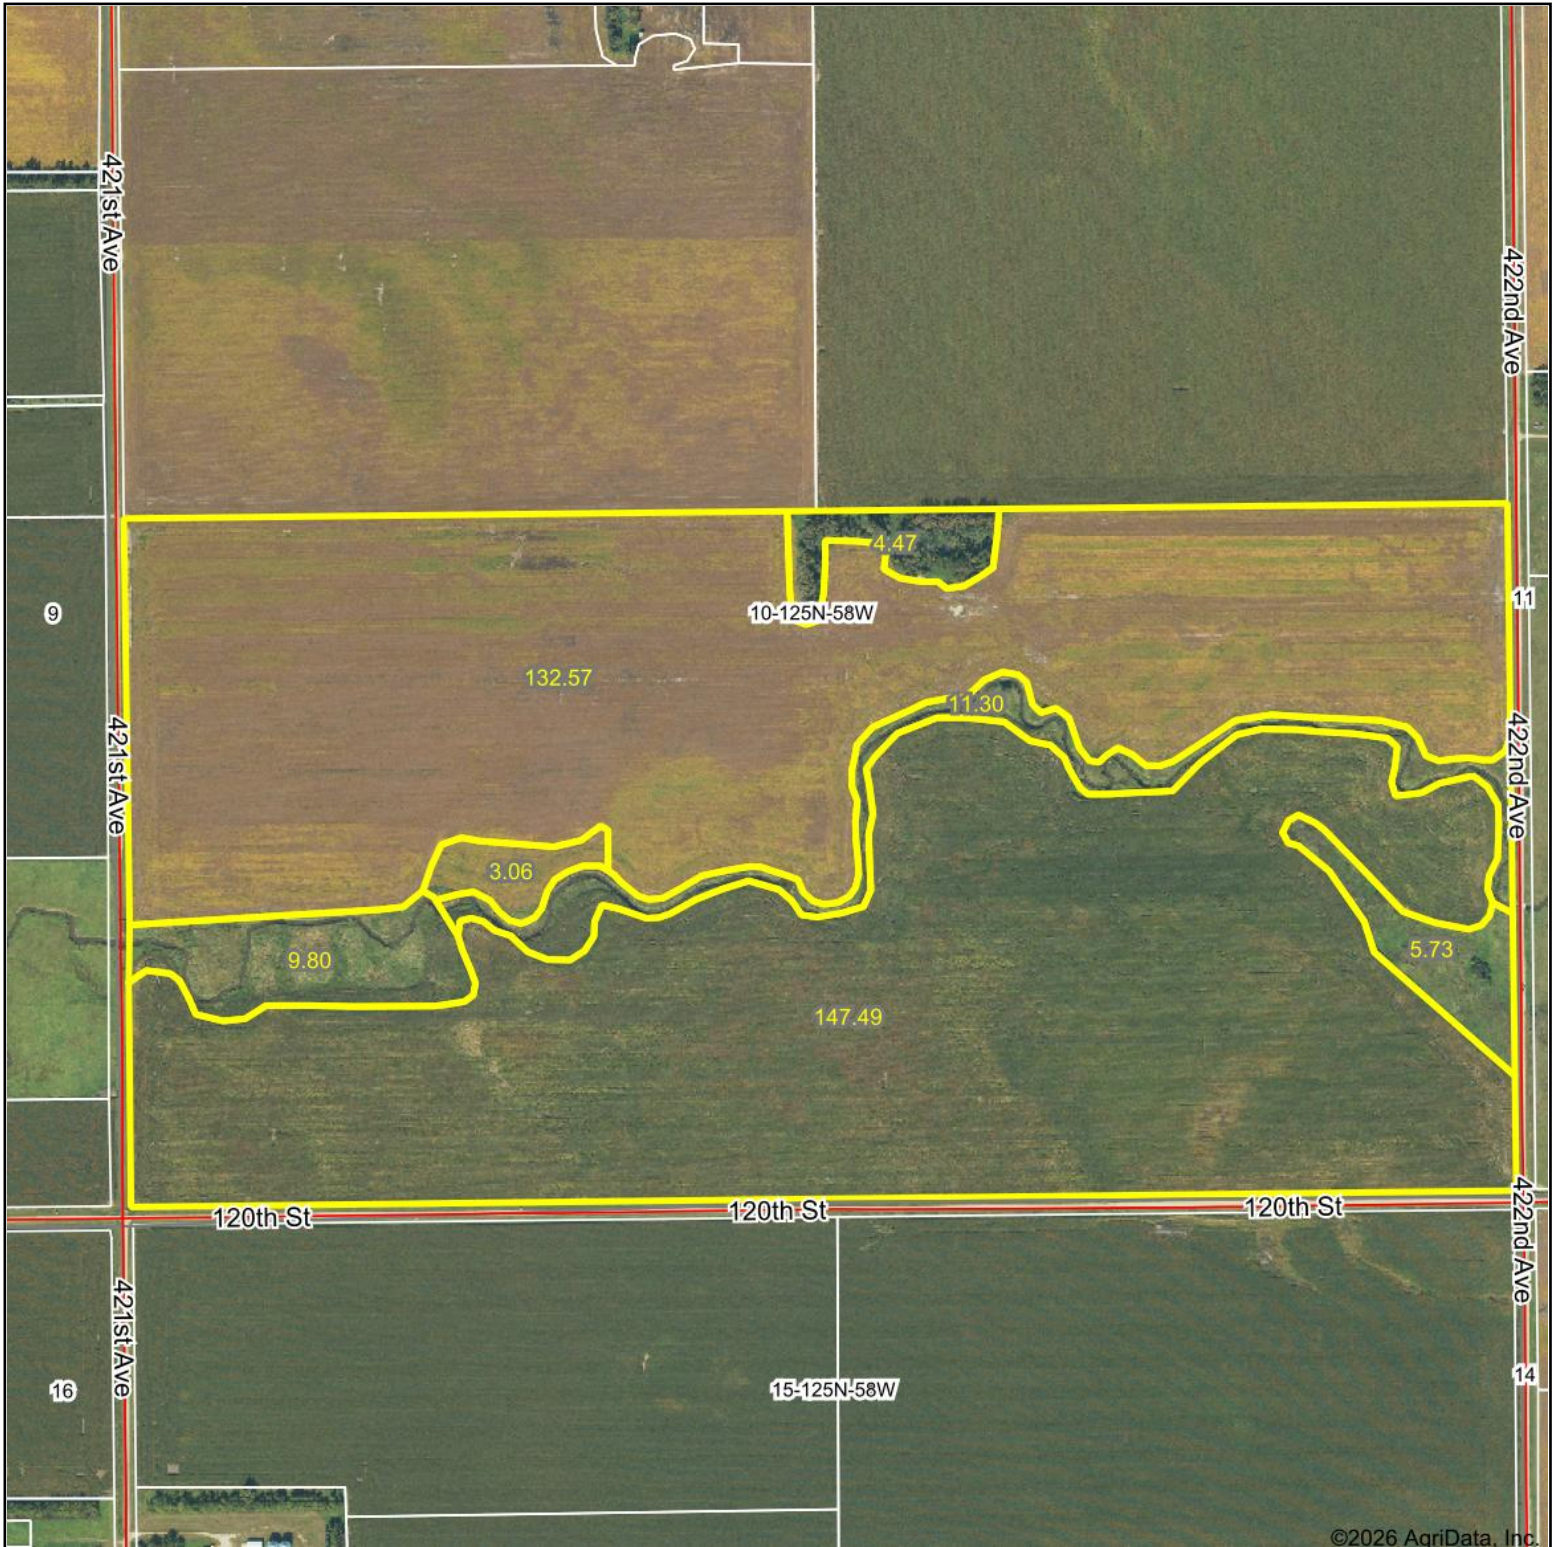

Aerial Map

©2026 AgriData, Inc.

Vold Auctioneers & Realty

Boundary Center: 45° 38' 58.75, -97° 46' 58.39

10-125N-58W
Marshall County
South Dakota

Maps Provided By:
 **surety**[®]
CUSTOMIZED ONLINE MAPPING
© AgriData, Inc. 2025 www.AgriDataInc.com

4/15/2026

Field borders provided by Farm Service Agency as of 5/21/2008.